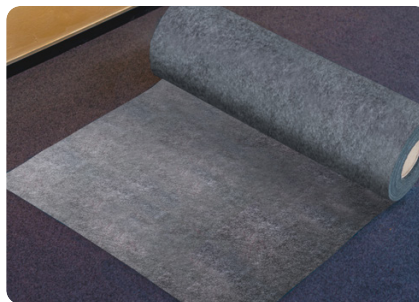

PRIMACOVER®

Carpetsaver

Non-woven fleece for carpet

PrimaCover Carpetsaver was specially developed to cover carpets. Provides excellent protection for a wide range of tasks, such as construction, renovation, plastering and painting work.

Application:

- Specially developed for carpet
- For floors and stairs

Properties:

- ✓ Extra strong due to the combination of LDPE film with a top layer of recycled polyester fibres
- ✓ Protects against mechanical damage
- ✓ Liquid proof
- ✓ Easy to use
- ✓ Repositionable
- ✓ Reliable solvent-based adhesive
- ✓ Available in various sizes: 1m x 50m | 0,65m x 50m

Install on thoroughly dried surfaces.
Test the suitability of the product in advance.
Switch off floor heating before use.

PRIMACOVER®

A brand of Primaverde BV
T +31 416 820 248 sales@primaverde.com
www.primaverde.nl

BG BAU
Geprüft

www.primacover.com