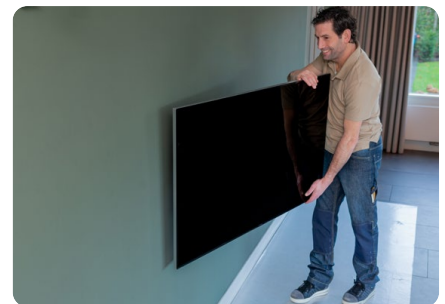

PRIMACOVER®

Lite

Self-adhesive floor protection for completely dry hard floors

PrimaCover Lite is a self-adhesive lightweight non woven. It protects during assembly, painting and other general applications. The liquid-proof top layer prevents paint and dirt from penetrating. The soft polyester bottom layer protects against light to medium damage.

PrimaCover Lite is self-adhesive and therefore stays put on the floor during your job. Even without using tape. After your job, PrimaCover Lite is easy to remove. Undamaged and dirt-free parts can be reused.

Application:

- For all completely dry hard floors

Properties:

- ✓ Liquid proof
- ✓ Self-adhesive
- ✓ Re-usable
- ✓ Made from recycled polyester fibres
- ✓ Sizes:
  1m x 25m

Install on clean, thoroughly dried floors.
Test the suitability of the product in advance.
Switch off floor heating before use.

PRIMACOVER®

A brand of Primaverde BV
T +31 416 820 248 sales@primaverde.com
www.primaverde.nl

www.primacover.com